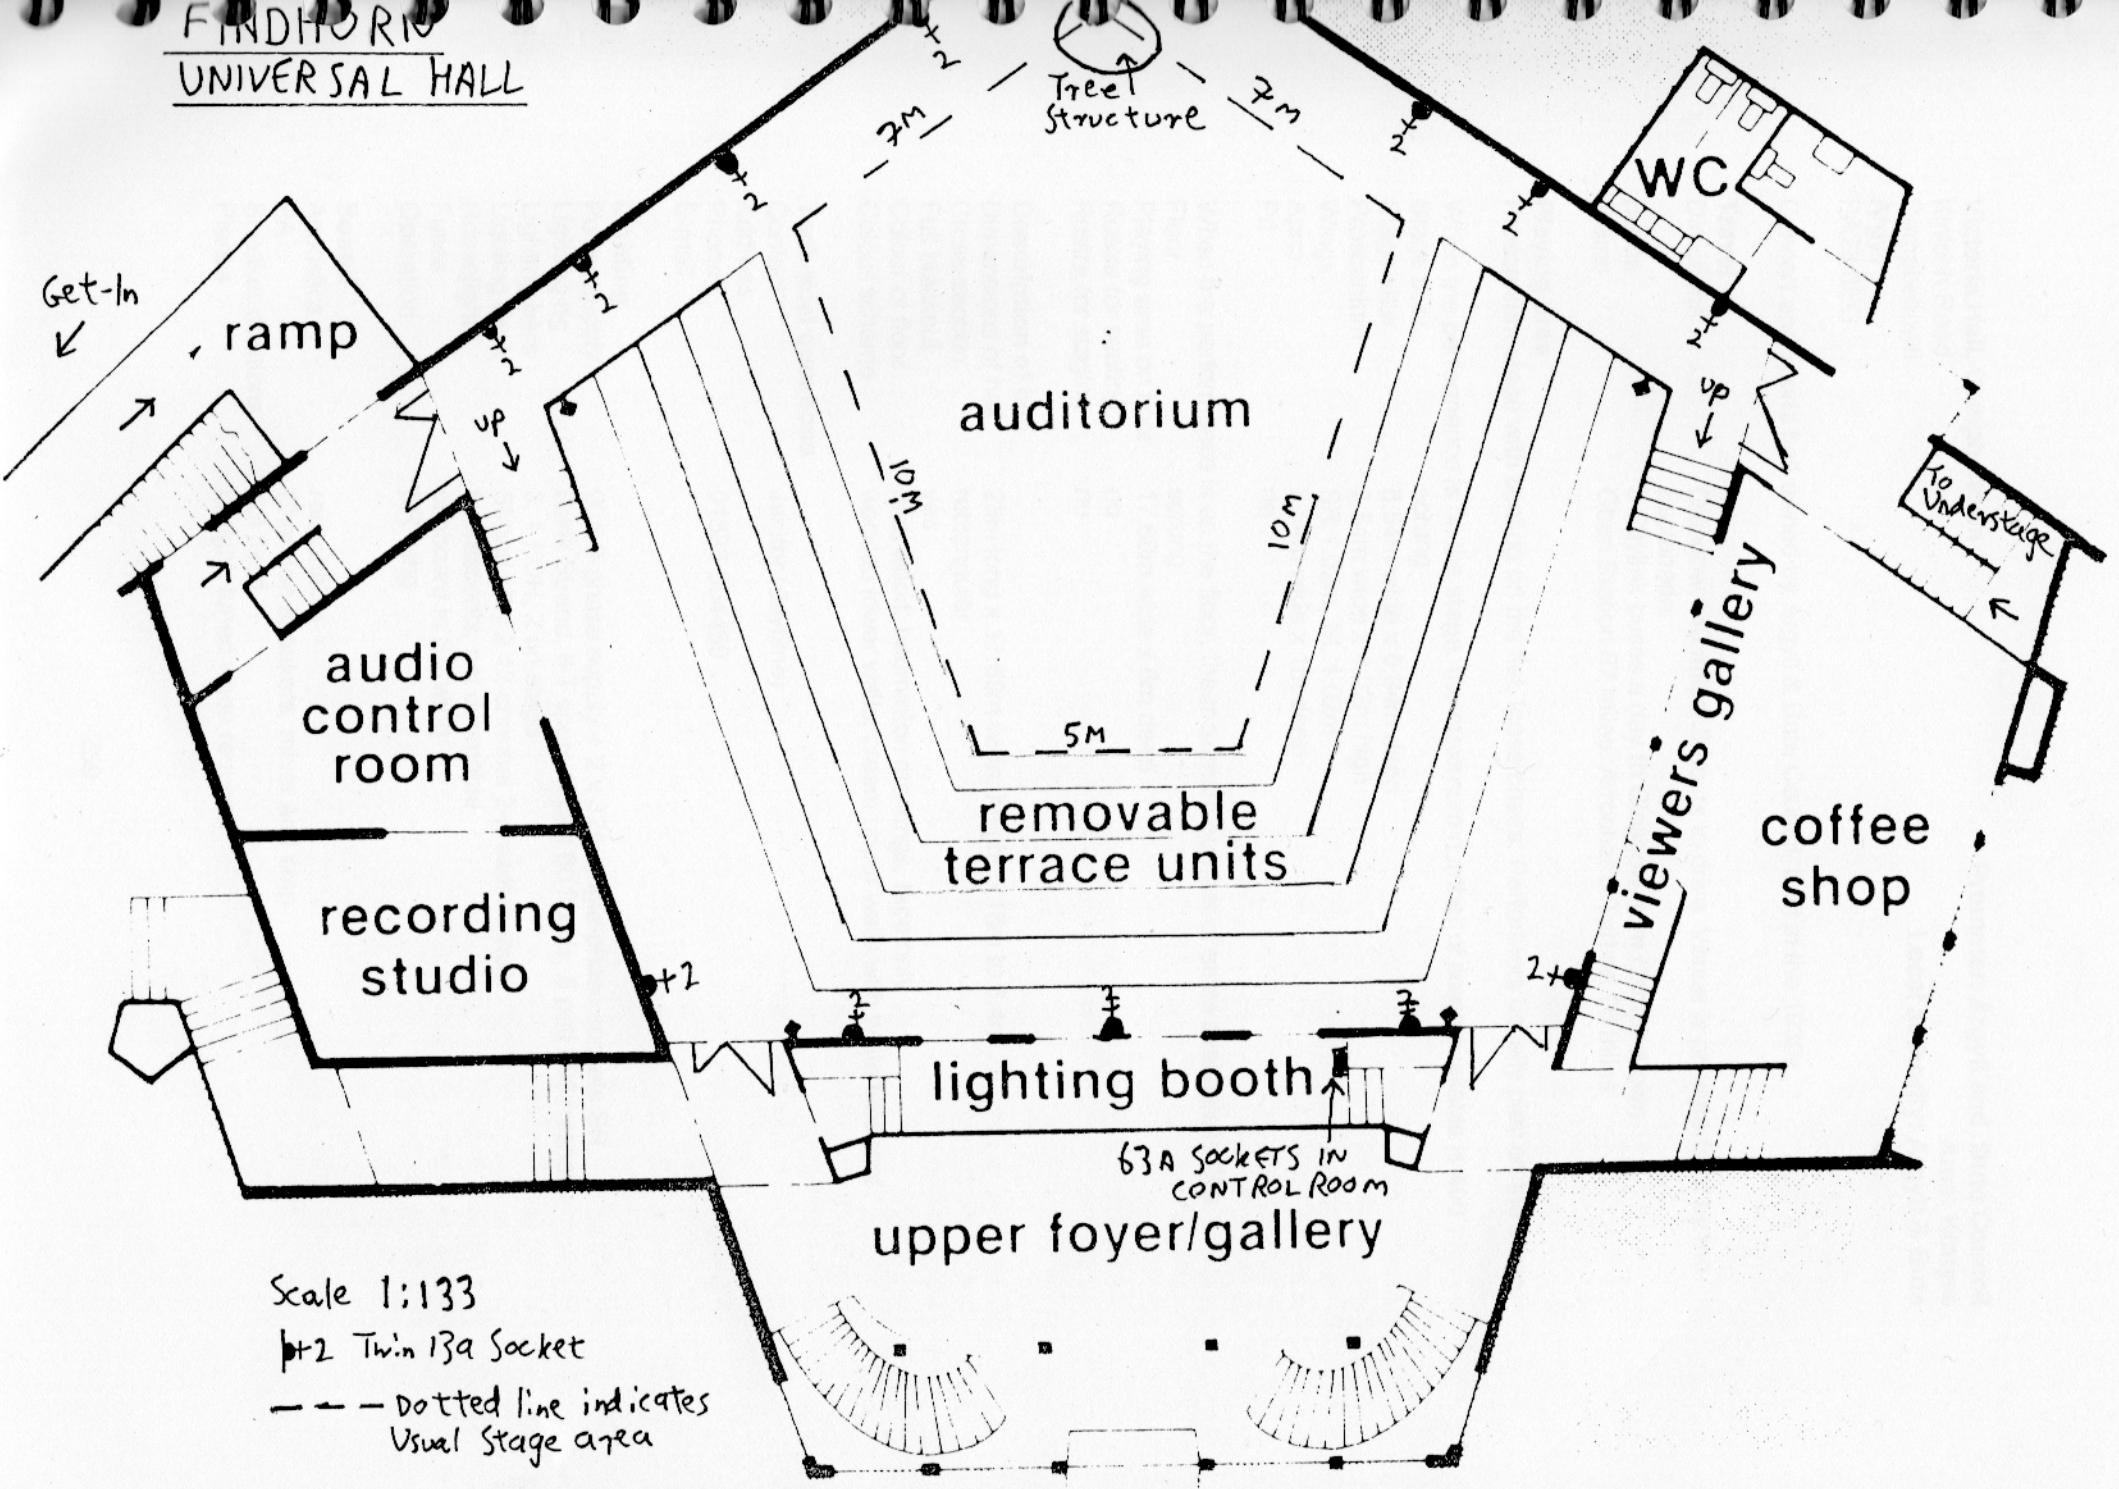

FINDHORI
UNIVERSAL HALL

Tree Structure

WC

auditorium

audio control room

recording studio

removable terrace units

viewers gallery

coffee shop

lighting booth

63A sockets in control room

upper foyer/gallery

To Understage

Scale 1:133

⊥ 2 Twin 13a Socket

--- Dotted line indicates Usual Stage area