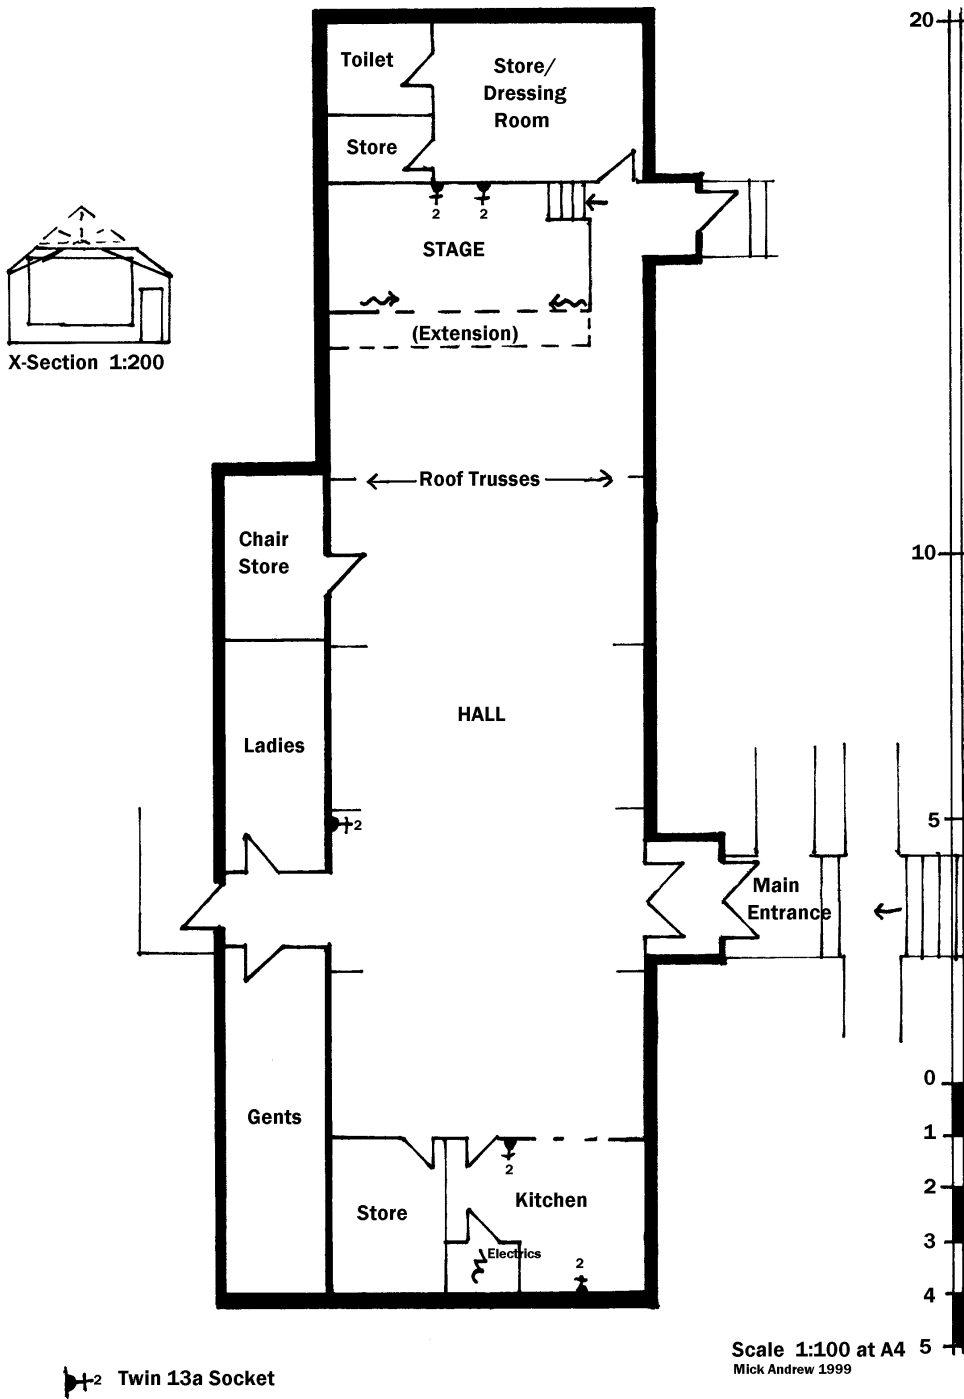

Hall Details

- Hall Dimensions: 6.02M (19'9") wide x 15.65M (51'4") long. Height at side walls 2.59M (8'6") rising to 3.56M (11'8") over centre. Roof trusses slightly obstruct height at sides.
- Stage: 4.09M (13'5") wide x 2.41M (7'11") deep. Stage can be extended by 0.66M (2'2") making total depth of 3.07M (10'1") possible. Height of proscenium 2.69M (8'10"), height of stage approx 0.61M (2'). No wing stage left, stage right wing 1.02M (3'4"). No crossover. Access treads at back of stage left.
- Décor: floor polished wood, no markings; walls darkish green lower, white upper; roof tiles white. Stage FOH tabs red, stage back wall white.

- Get-in: through hall main entrance. 6 steps, 2 sets double doors, straight into hall. Approx 20M from van loading area to stage. 1.35M (4'5") wide x 2.06M (6'9") high.
- Acoustics good.
- Blackout reasonable - all windows have blinds but not total blackout.
- Heating by wall-mounted panel heaters.
- No piano. No smoke detectors seen.
- No access equipment.

Technical

- Power: 60amp 2-phase incomer located in cupboard off kitchen.
- Stage lighting by domestic pin spots (non-dim).
- No sound equipment.
- Houselights are switched fluorescents in ceiling panels, switched at hall entrance.

Backstage

- 1 dressing room backstage.
- Kitchen available.
- Separate backstage toilet.

TONGUE Village Hall

⌚2 Twin 13a Socket

Scale 1:100 at A4
Mick Andrew 1999