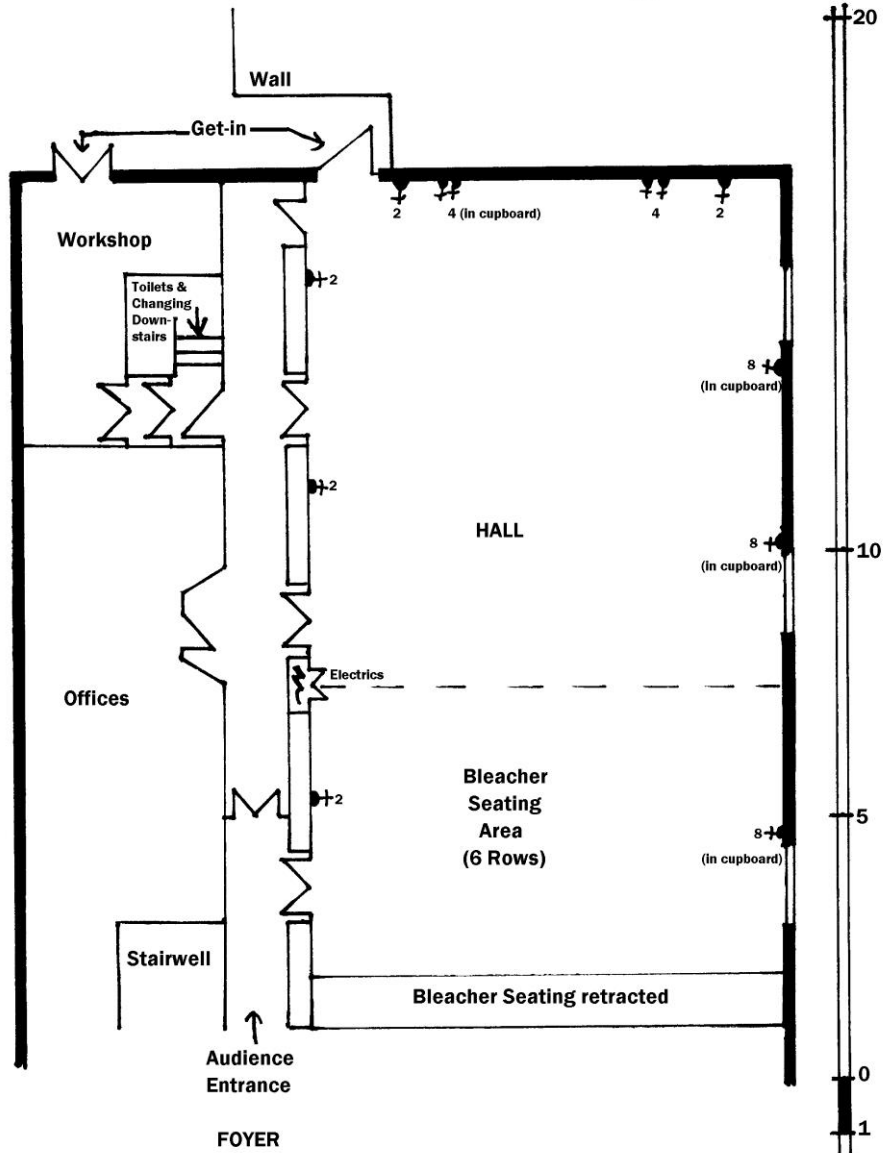

SKYE - Sabhal Mor Ostaig

▶2 Twin 13a Socket

Scale 1:100 at A4
Mick Andrew 2008