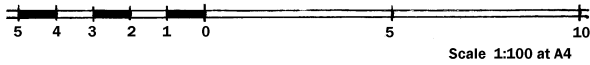

1 Single 13a Socket
2 Twin " "