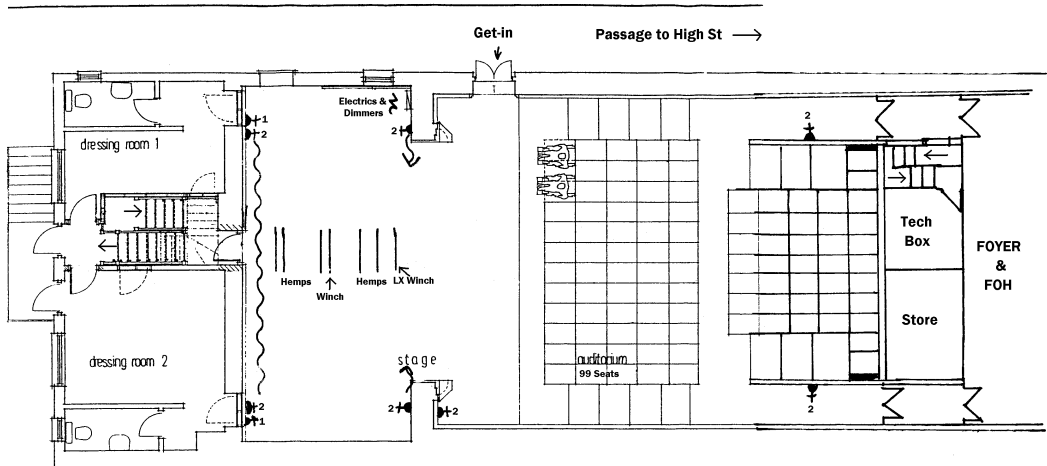

## **Hall Details**

- Stage: *Old raised stage removed.* 6.55M (21'6") wide x 7.01M (23') deep. Height of proscenium 5.33M (17'6"). Stage has fly tower – height to grid approx 8.53M (28'). Wings 1.24M (4'1") both sides. Crossover through back dressing rooms. Stage has 5 hemp sets & 2 winch bars, but tie-off cleats are at height of original raked stage so need ladder to reach these. 15 hemp bar positions possible.
- Décor: black box stage, auditorium walls maroon/red, roof maroon red with white mouldings. FOH tabs red.
- Get-in: through side fire exit and access from car park at rear. 1 set double doors into space. Approx 20M from van loading area to stage. 1.12M (3'8") wide x 2.18M (7'2") high.
- Acoustics good.
- Blackout perfect.

- Heating by radiators.
- No piano. Smoke detector in auditorium.
- Extending ladder and small steps available.

**Technical**

- Power: 100amp 3-phase incomer. 2 x 32amp & 1 x 16amp single-phase sockets in SL wing.
- Stage lighting rig – ADB Tango 18 channel 2 preset desk in control room, 12 patchable dimmers, FOH LX bar & 2 winchable stage LX bars, mix of Strand 650w lanterns.
- Small portable sound system – mixer/amp, speakers, CD & mics.
- Houselights are dimmable roof lights operated from tech box.

**Backstage**

- 2 dressing rooms backstage with separate toilets.
- Kitchen available in FOH.

### INVERGORDON Arts Centre

GROUND FLOOR PLAN

1 Single 13a Socket  
2 Twin " "