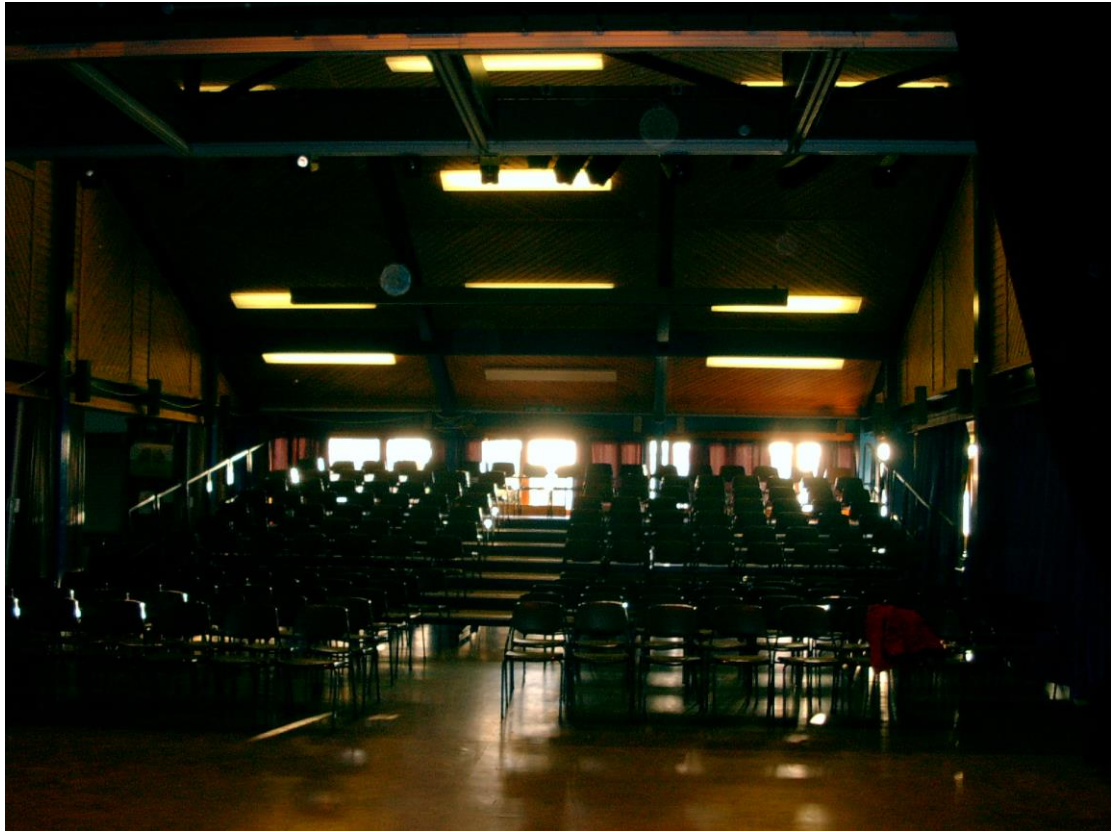

Hall Details

- Stage: 8.48M (27'10") wide x 7.92M (26') deep. Height of proscenium 4.27M (14'), height to grid approx 5.18M (17'). Stage has balcony on stage right and backstage. Crossover behind back drapes. Fly-floor on stage right – 5 hemp set bars. Stage has brown drapes & red FOH tabs.
- Décor: floor lino covered, stage has brown draped box. Auditorium walls – windows lower; wood panelled upper with blue structural steel supports and pale yellow & green curtains.
- Get-in: through fire exit at back of auditorium, straight, flat, single door. Approx 5M from van loading area to stage. 1M (3'3") wide x 1.98M (6'6) high. Is wider double door access through foyer. Park on main road by gap in railings. Need to work around school hours for access.
- Acoustics good.
- Blackout good – all windows have curtains.

Backstage

- Classrooms can be used as dressing rooms.
- School canteen adjacent.
- No separate toilets.

CASTLEBAY School Theatre, Barra