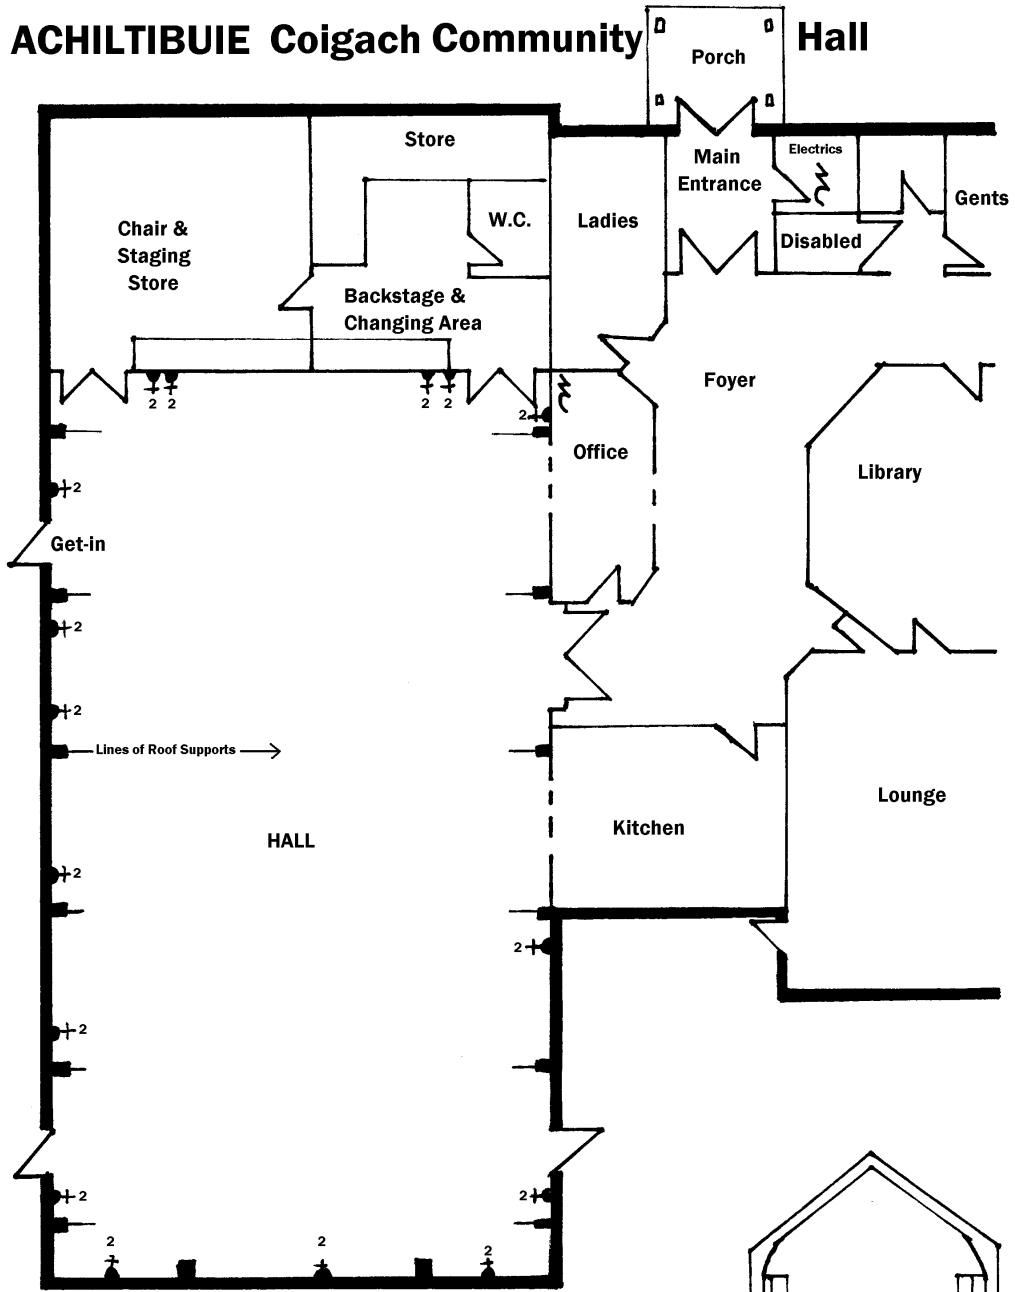

Hall Details

- Hall Dimensions: 17.2M (56'5") long x 9.46M (31') wide. Height at side walls 3.07M (10'1") rising to 6.56M (21'6") at apex. 6 'Glu-lam' roof supports reduce height at these points.
- Staging available: 63 units of 0.75Msq Topdeck rostra @ 0.3M, 0.5M & 0.75M heights available. Can make 6M sq stage. Crossover through back storerooms. Access treads available.
- Décor: floor light wood laminate with Badminton Court markings, walls & roof wood clad with white acoustic panels.
- Get-in: through hall fire exit from car park, straight, flat, single door. Approx 10M from van loading area to stage. 0.8M (2'7") wide x 2.04M (6'8") high. Alternative (longer) through hall foyer, 3 sets double doors 1.63M (5'4") wide x 2M (6'7") high.
- Acoustics excellent – hall has been acoustically treated.

Technical

- Power: 100amp 3-phase incomer located in hall office. 2 x 63amp single-phase sockets in office **but these come off a single 32amp breaker.**
- Portable stage lighting rig Zero88 Alcora 12 channel desk, 2 Betapack dimmers, 2 wind-up stands, 2 x 575w profile spots, 6 x 650w fresnels, 1 x 500w flood & cabling.
- Small PA system, Peavey 12-2-2 powered mixer & effects processor, 2 x Peavey CL-2 speakers, CD player, selection of mics, stands & cables.
- Houselights are dimmable down-lighters controlled from hall office or switched sodium's, switches in hall entrance.

Backstage

- Storeroom behind stage area can be used as dressing room.
- Kitchen available
- No separate toilets. Showers available.

ACHILTIBUIE Coigach Community Hall

Scale 1:100 at A4
Mick Andrew 2000

⚡2 Twin 13a Socket

X-Section 1:200