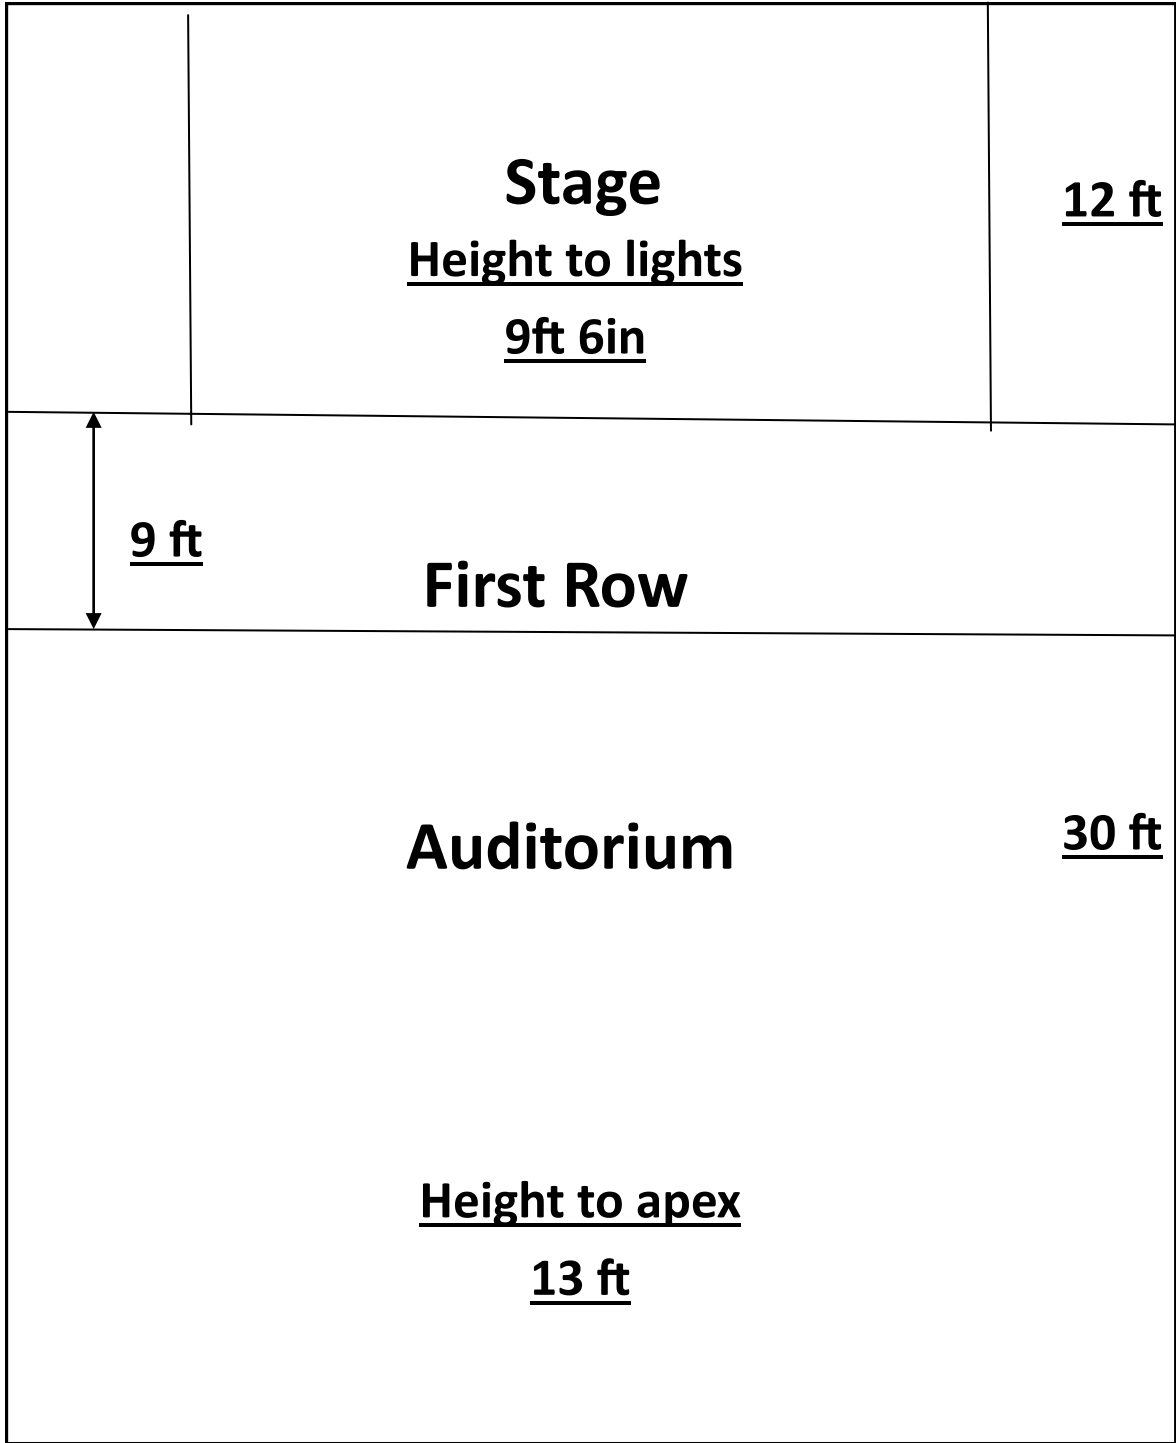

Birchvale Theatre

16 ft

12 ft

Stage
Height to lights
9ft 6in

9 ft

First Row

42 ft

Auditorium

30 ft

Height to apex
13 ft

24 ft